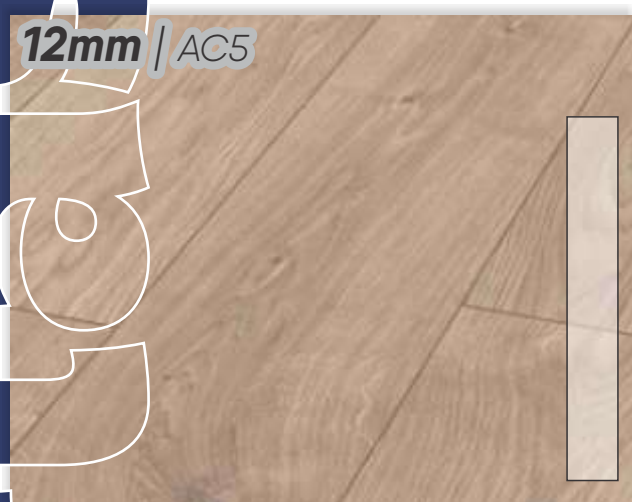

M1207| Atlas Oak Beige
12mm x 188mm x 1375mm | AC5