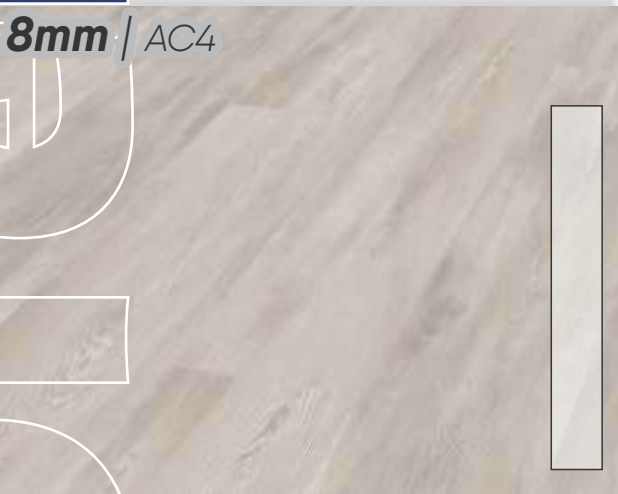

S838| Nevada Kiefer
8mm x 193mm x 1380mm | AC4

8mm | AC4