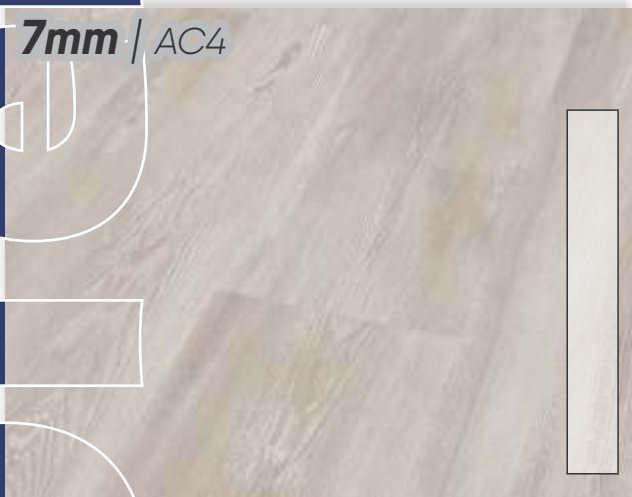

R1215| Oak White
12mm x 188mm x 1375mm | AC5
WATER RESISTANT

R1218| Smart Kastaine
12mm x 188mm x 1375mm | AC5
WATER RESISTANT

P1201| Camelot Oak
12mm x 191mm x 1380mm | AC5
WATER RESISTANT

P1202| Adak
12mm x 191mm x 1380mm | AC5
WATER RESISTANT

R1216| Camelot Oak
12mm x 191mm x 1380mm | AC5
WATER RESISTANT

R1217| Adak
12mm x 191mm x 1380mm | AC5
WATER RESISTANT

R1203| Smart Chestnut
12mm x 191mm x 1380mm | AC5
WATER RESISTANT

D4127| Nevada Kiefer
7mm x 193mm x 1376mm | AC4