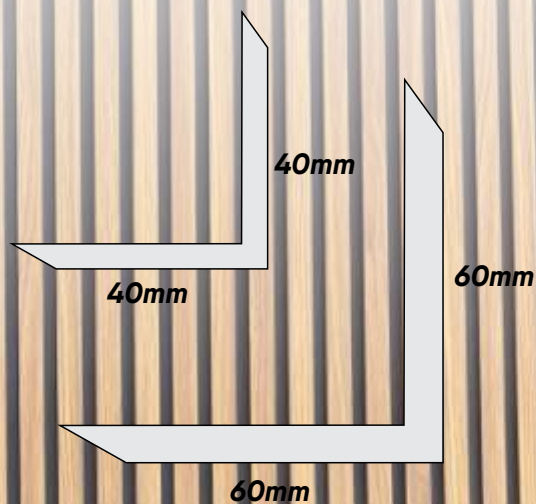

Acanalado WPC

Medidas:
12mm x 122mm x 2850mm

Accanalado WPC

Para EXTERIORES

GRIS

12mm x 122mm x 2850mm

ROBLE

12mm x 122mm x 2850mm

Medidas:

- 40mm x 60mm x 2900mm

- 50mm x 100mm x 2900mm

40x60cm

ROBLE GRIS

40mm x 60mm x 2900mm

ROBLE

40mm x 60mm x 2900mm

TABACO

40mm x 60mm x 2900mm

50x100cm

ROBLE GRIS

50mm x 100mm x 2900mm

ROBLE

50mm x 100mm x 2900mm

TABACO

50mm x 100mm x 2900mm

ACCESORIOS

Angulos para Revestimiento WPC

►Medidas:
50mm x 50mm x 2900mm
60mm x 60mm x 2900mm (Angulo XL)

Colores:

GRIS

ROBLE

TABACO