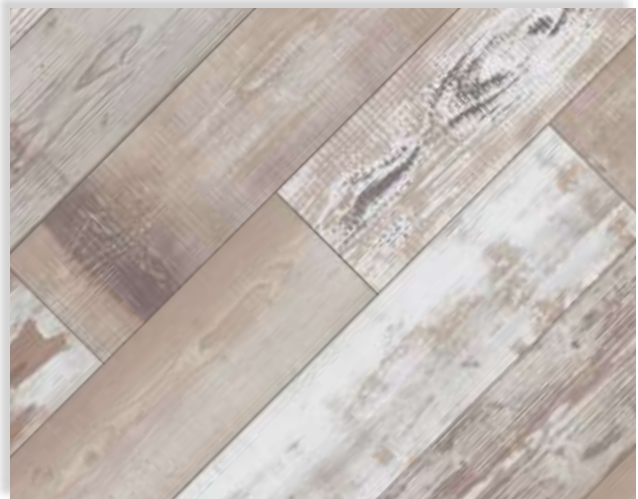

D3576| Mountain Spruce Sepia
12mm x 188mm x 1850mm | Ac5

K036| Heritage Barnwood
12mm x 192mm x 1280mm | Ac5

K037| Weathered Barnwood
12mm x 192mm x 1280mm | Ac5

K224| Roble Wild West
12mm x 192mm x 1280mm | Ac5