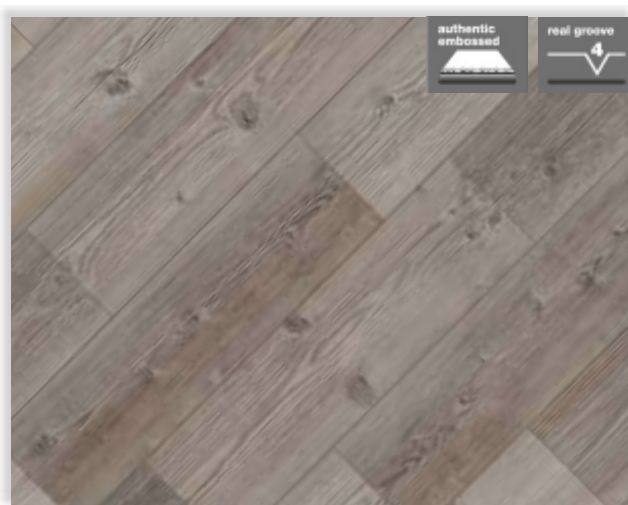

D4613| Ash Copper
8mm x 193mm x 1380mm | AC4

D4781| Brown Eiche
8mm x 193mm x 1380mm | AC4

D5261| Winter Eiche Natur
8mm x 193mm x 1380mm | AC4

D742| Roble Sutter
8mm x 193mm x 1380mm | AC4

K037| Weathered Barnwood
8mm x 192mm x 1280mm | AC4