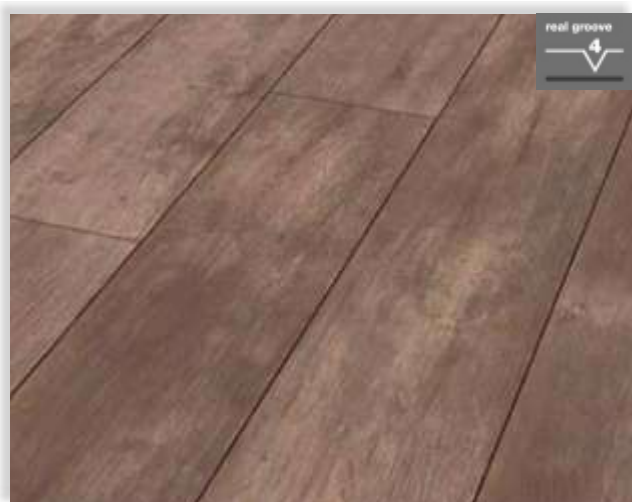

K047| Mountain 4 V Hut Pine
8mm x 192mm x 1280mm | AC4

K048| Chateau Oak
8mm x 327mm x 1280mm | AC4

K049| Manor Oak
8mm x 327mm x 1280mm | AC4

K060| Alabaster Barnwood
8mm x 192mm x 1280mm | AC4

K061| Rusty Barnwood
8mm x 192mm x 1280mm | AC4