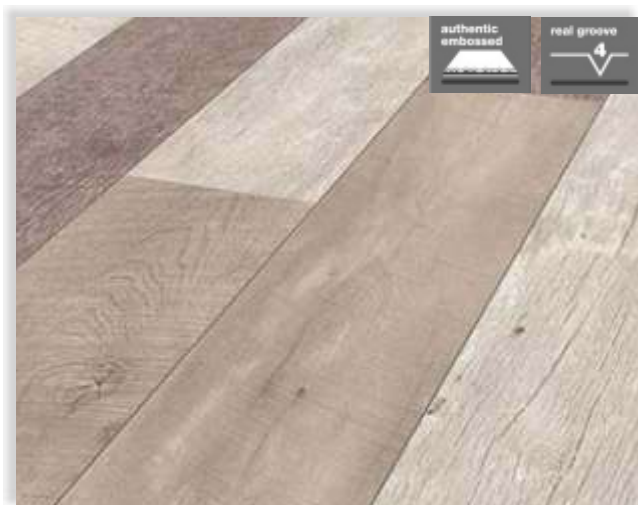

D4613| Ash Copper
8mm x 193mm x 1380mm | AC4

D4781| Brown Eiche
8mm x 193mm x 1380mm | AC4

D5261| Winter Eiche Natur
8mm x 193mm x 1380mm | AC4

D742| Roble Sutter
8mm x 193mm x 1380mm | AC4

K037| Weathered Barnwood
8mm x 192mm x 1280mm | AC4