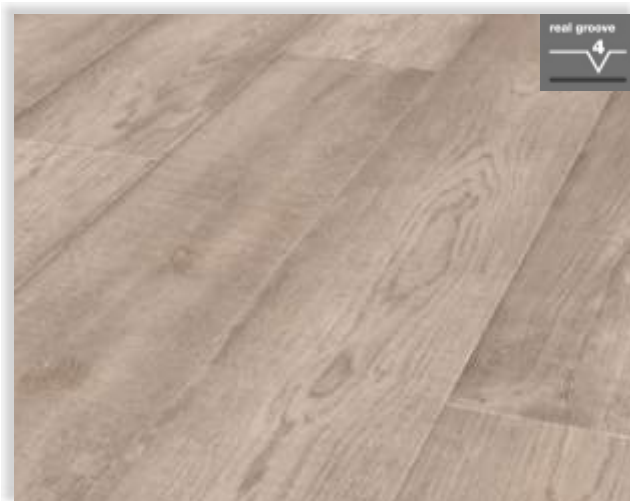

K066| Relic Oak
8mm x 192mm x 1280mm | AC4

K070| Street Level
8mm x 192mm x 1280mm | AC4

K268| Wolfsback Oak
8mm x 192mm x 1280mm | AC4

K274| Hightrail Pine
8mm x 192mm x 1280mm | AC4

K277| Beatnik Oak
8mm x 192mm x 1280mm | AC4