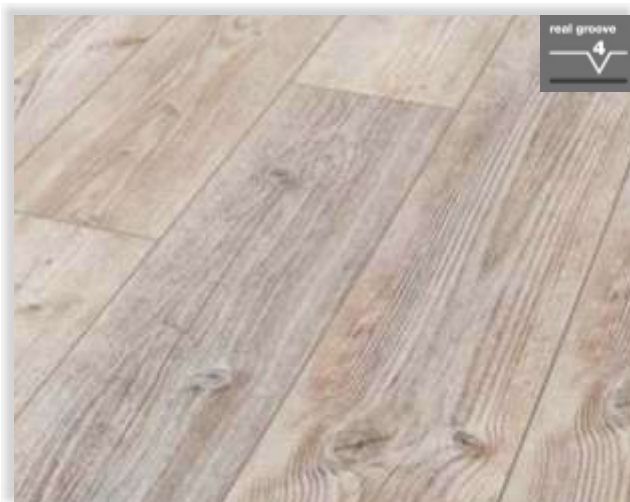

K274| Hightrail Pine
8mm x 192mm x 1280mm | AC4