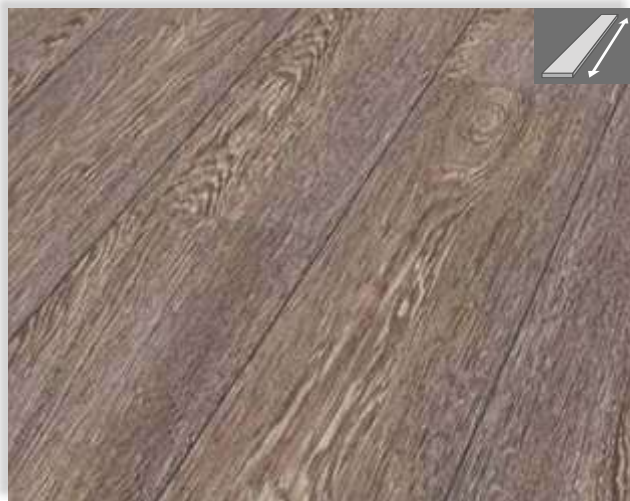

D4769| Blues
10mm x 157mm x 1380mm | Ac5

D4792| Makro Eiche Grau
10mm x 244mm x 1850mm | Ac5

D4796| Highland Eiche Titan
10mm x 244mm x 1850mm | Ac5

VI054| Beachcomber Oak
10mm x 192mm x 2000mm | Ac5

D5537| Castaño Tawny
10mm x 192mm x 1290mm | Ac5