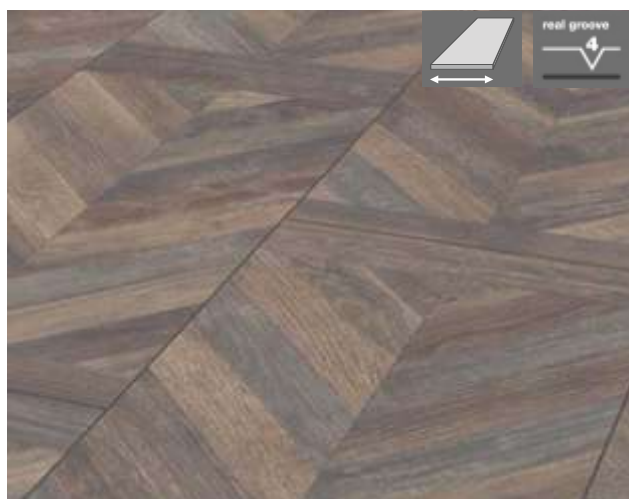

K048| Chateau Oak
8mm x 327mm x 1280mm | AC4