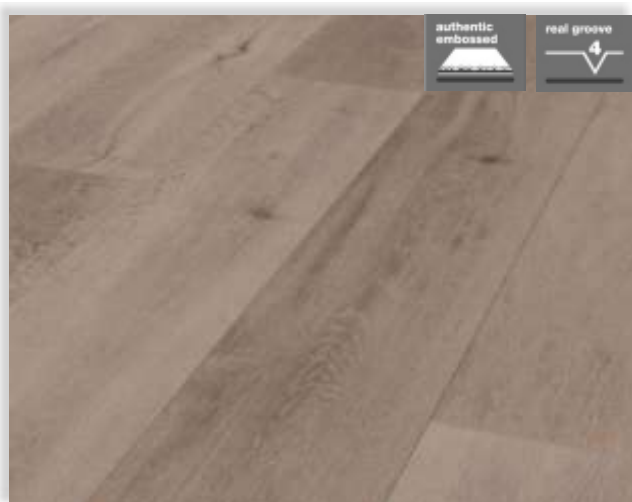

K268| Wolfsback Oak
8mm x 192mm x 1280mm | AC4