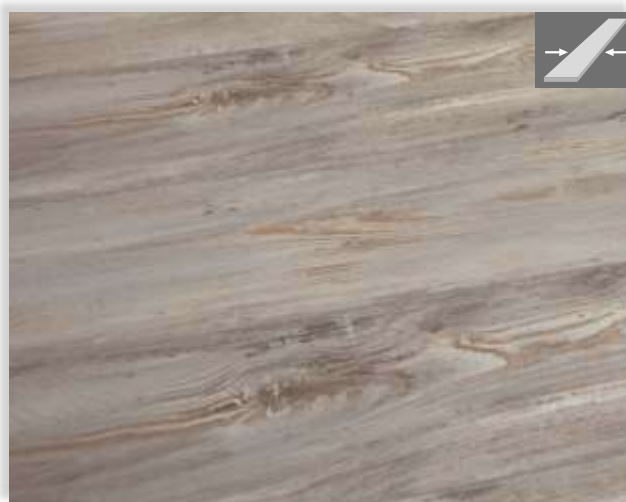

D4779| Fantasy Wood
12mm x 188mm x 1380mm | Ac5