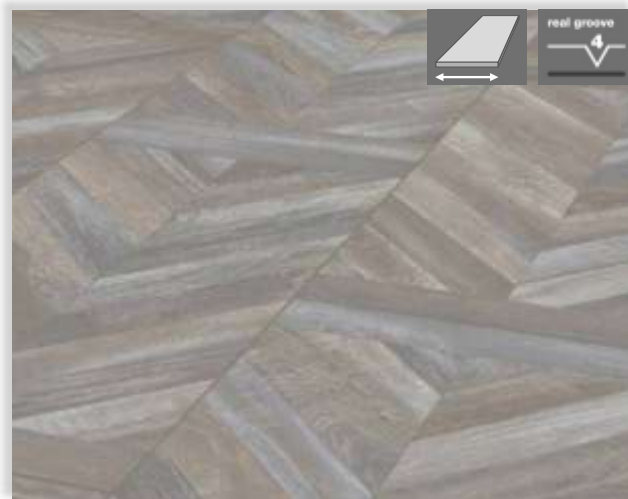

K049| Manor Oak
8mm x 327mm x 1280mm | AC4