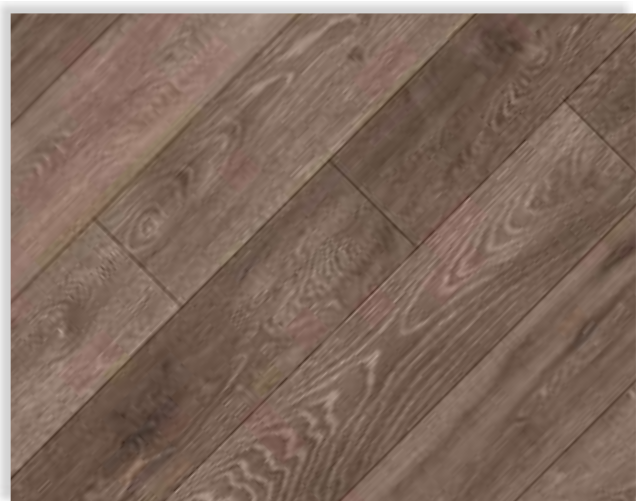

K233| Roble Earthen
12mm x 192mm x 1280mm | Ac5