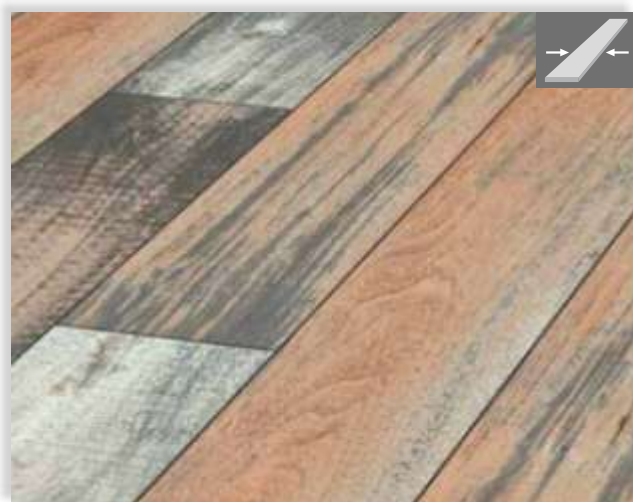

D4769| Blues
10mm x 157mm x 1380mm | Ac5

D4792| Makro Eiche Grau
10mm x 244mm x 1850mm | Ac5

D4796| Highland Eiche Titan
10mm x 244mm x 1850mm | Ac5

VI054| Beachcomber Oak
10mm x 192mm x 2000mm | Ac5

D5537| Castaño Tawny
10mm x 192mm x 1290mm | Ac5